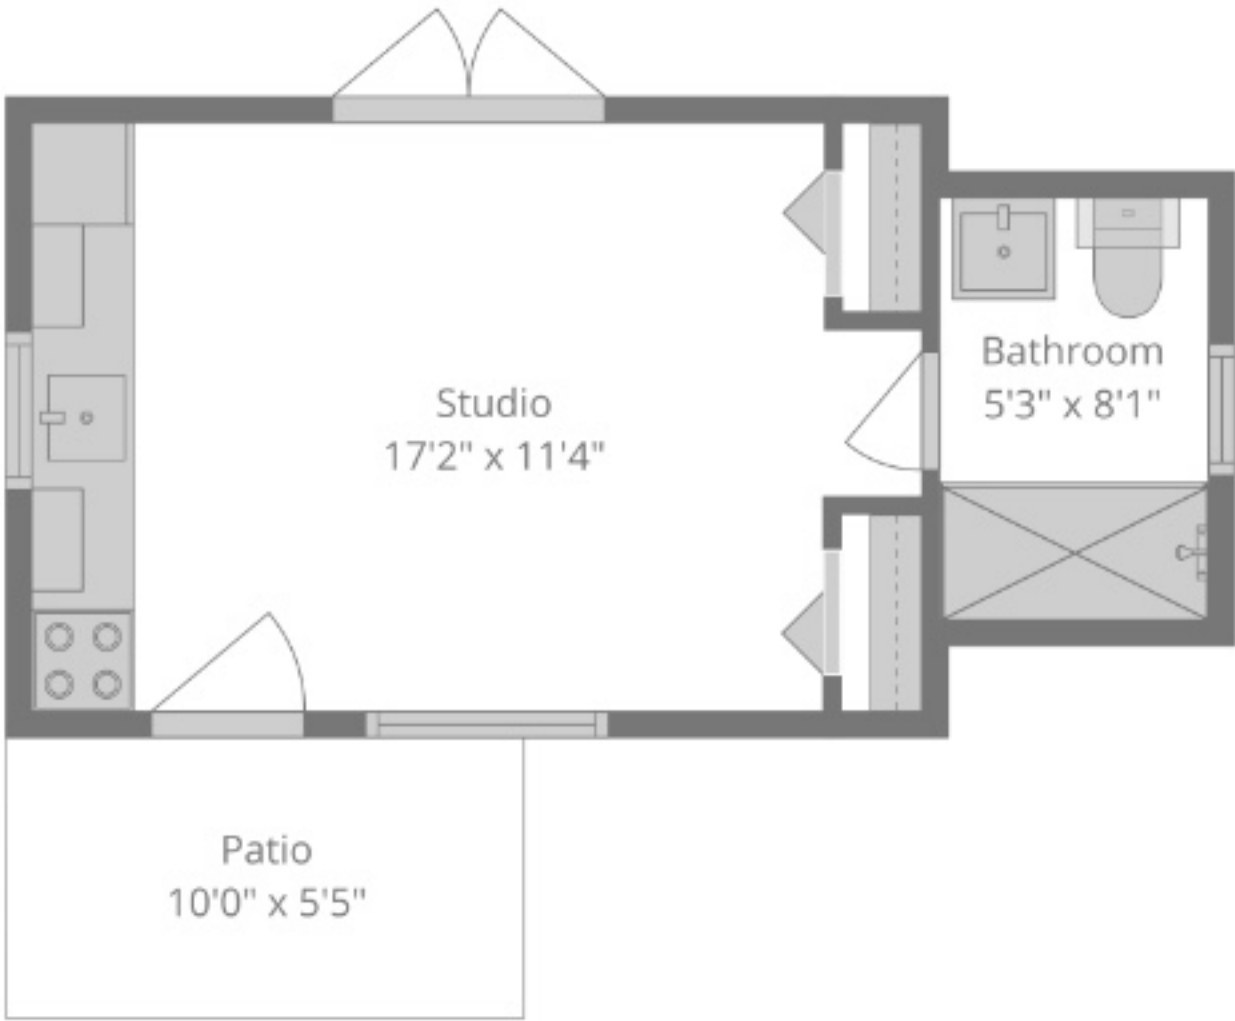

1618 & 1620 Park Lake St, Orlando, Florida 32803

Floor Plan Created By Cubicasa App. Measurements Deemed Highly Reliable But Not Guarantee.

147 E Lyman Avenue Suite A
Winter Park Florida 32789

tel: (407) 599-7070
floridaonerealestate.com