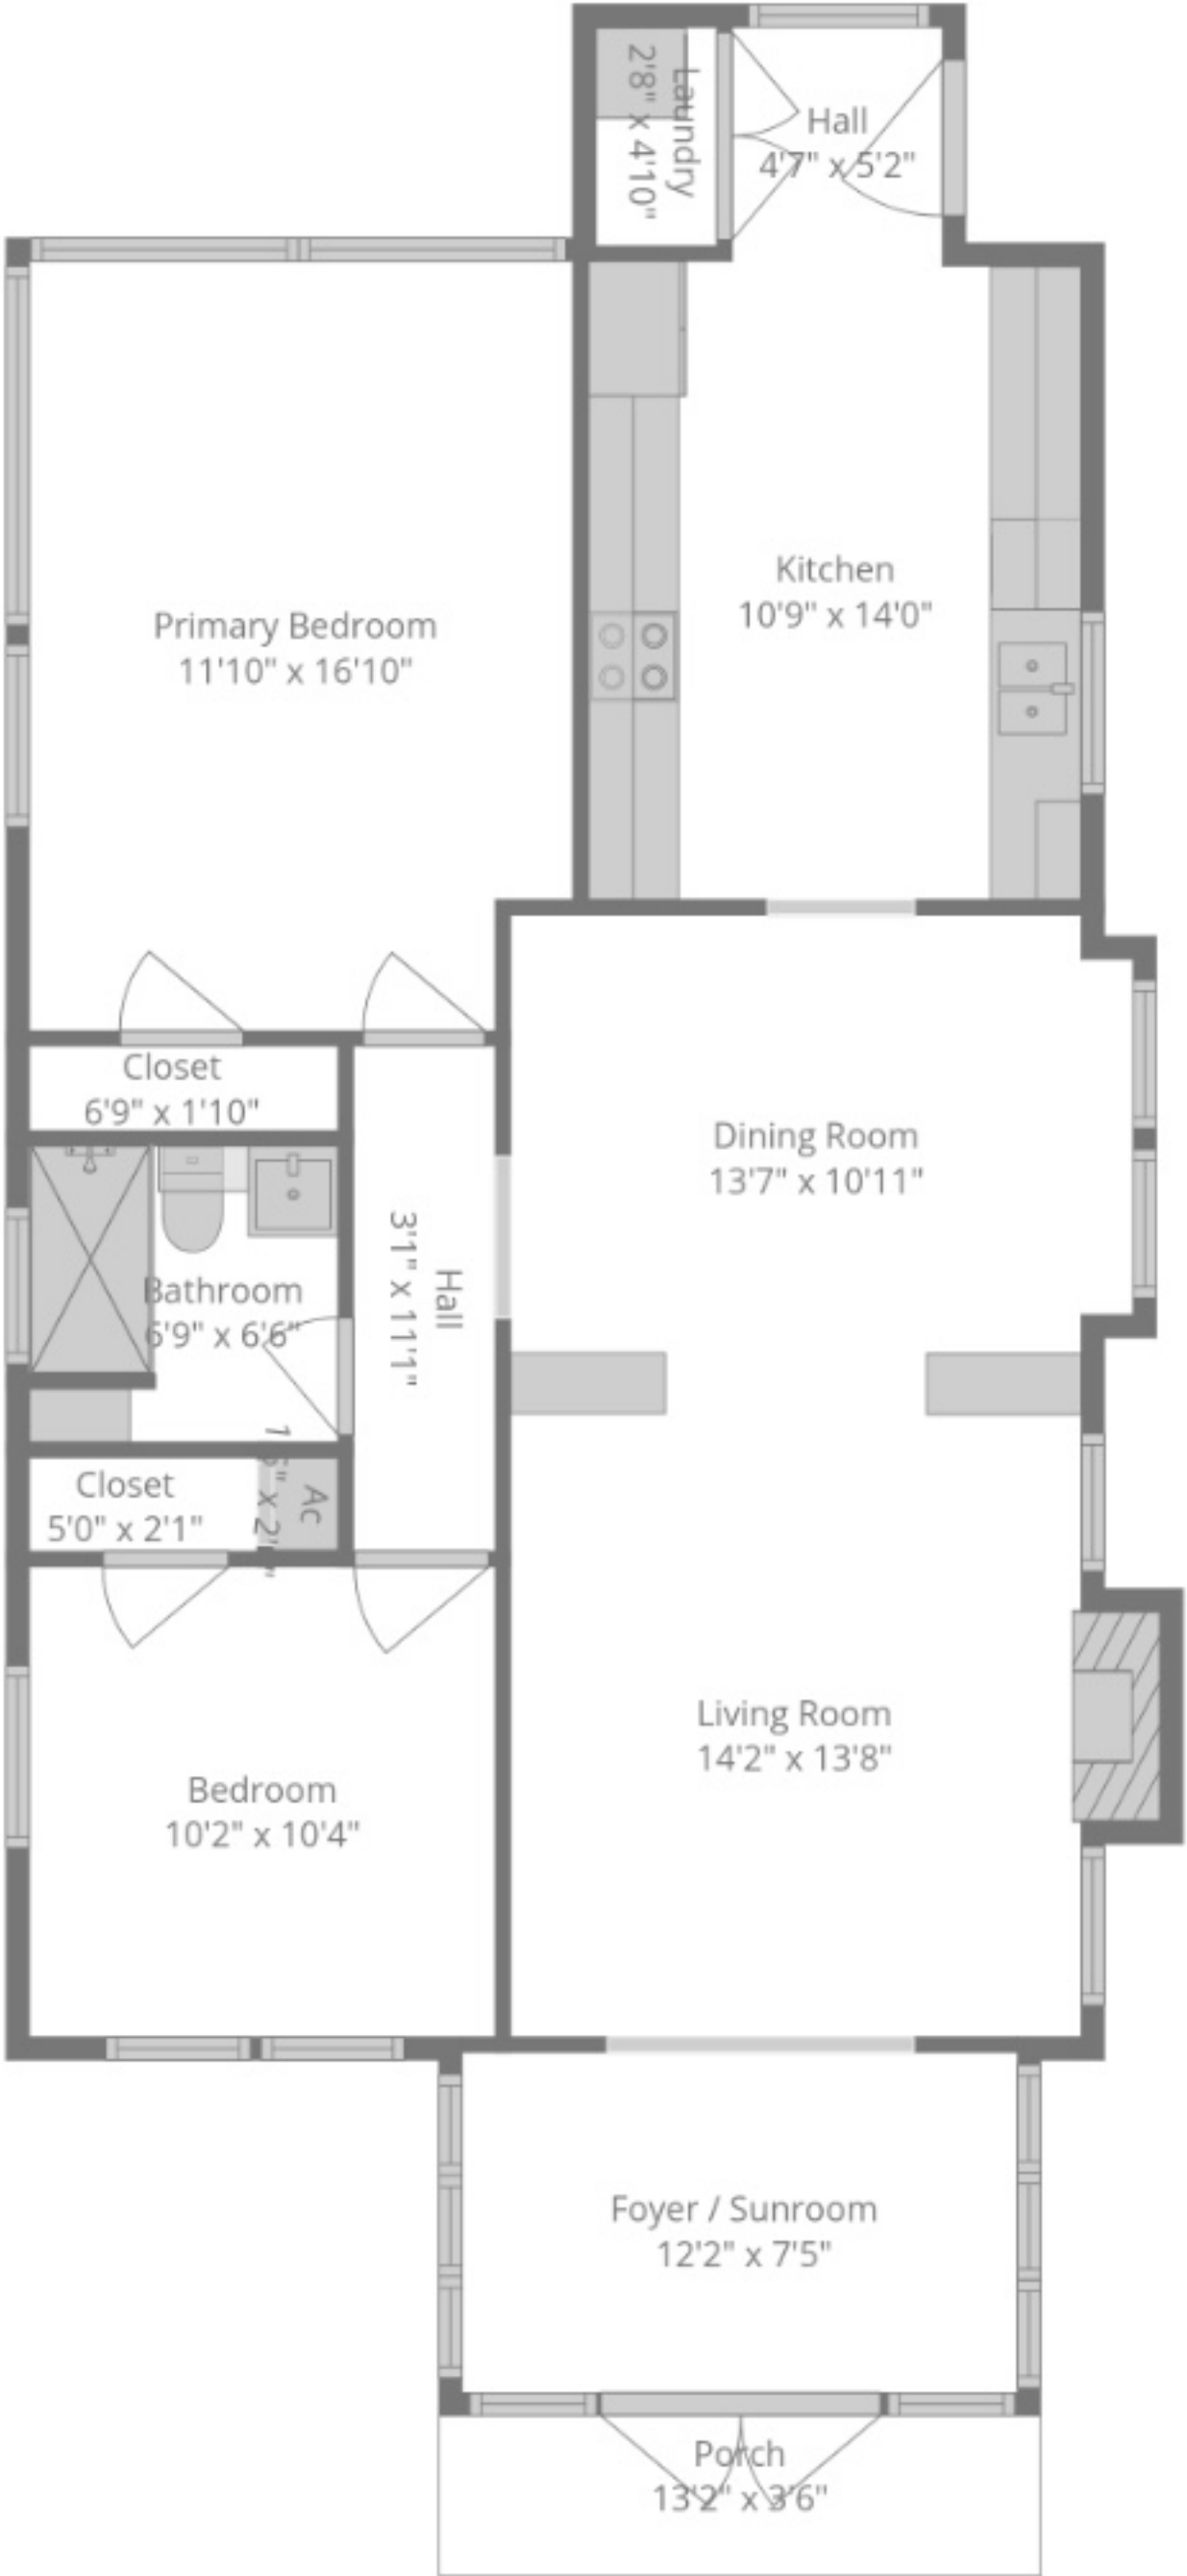

1618 & 1620 Park Lake St, Orlando, Florida 32803

Floor Plan Created By Cubicasa App. Measurements Deemed Highly Reliable But Not Guarantee.

147 E Lyman Avenue Suite A
Winter Park Florida 32789

tel: (407) 599-7070
floridaonerealestate.com